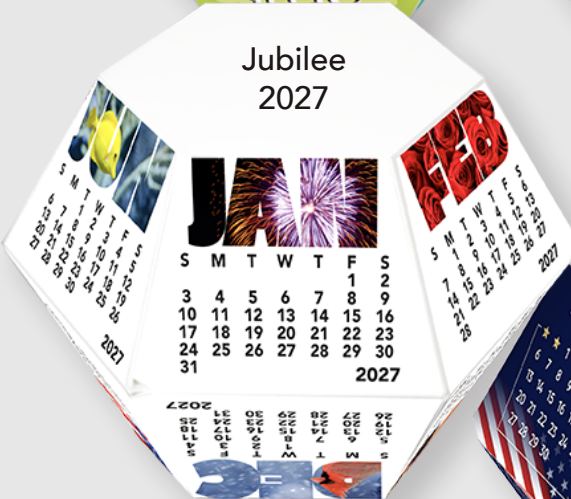

Spin◆Slide◆Pop!®

Our Pop-Ups are **POPPING UP** Everywhere Because They Help Your Message **Stand Out!**

An almost **limitless array of customized options!**

POPULAR POP-UPS!

Choose from **SIX** vibrant, quick shipping designs...or a virtually endless array of customized colors, shapes, and sizes that help you get an action driving "jump" on the competition!

- ◆ Mail perfectly flat, then leap into the hands of your recipient when opened.
- ◆ Are easy to customize with **TWO** imprint areas.
- ◆ Come in a range of vibrant, pre-printed calendar designs for quick shipping.
- ◆ Are also available in custom shapes, sizes and designs — with or without calendar.
- ◆ Come pre-inserted into their own custom envelope (included).